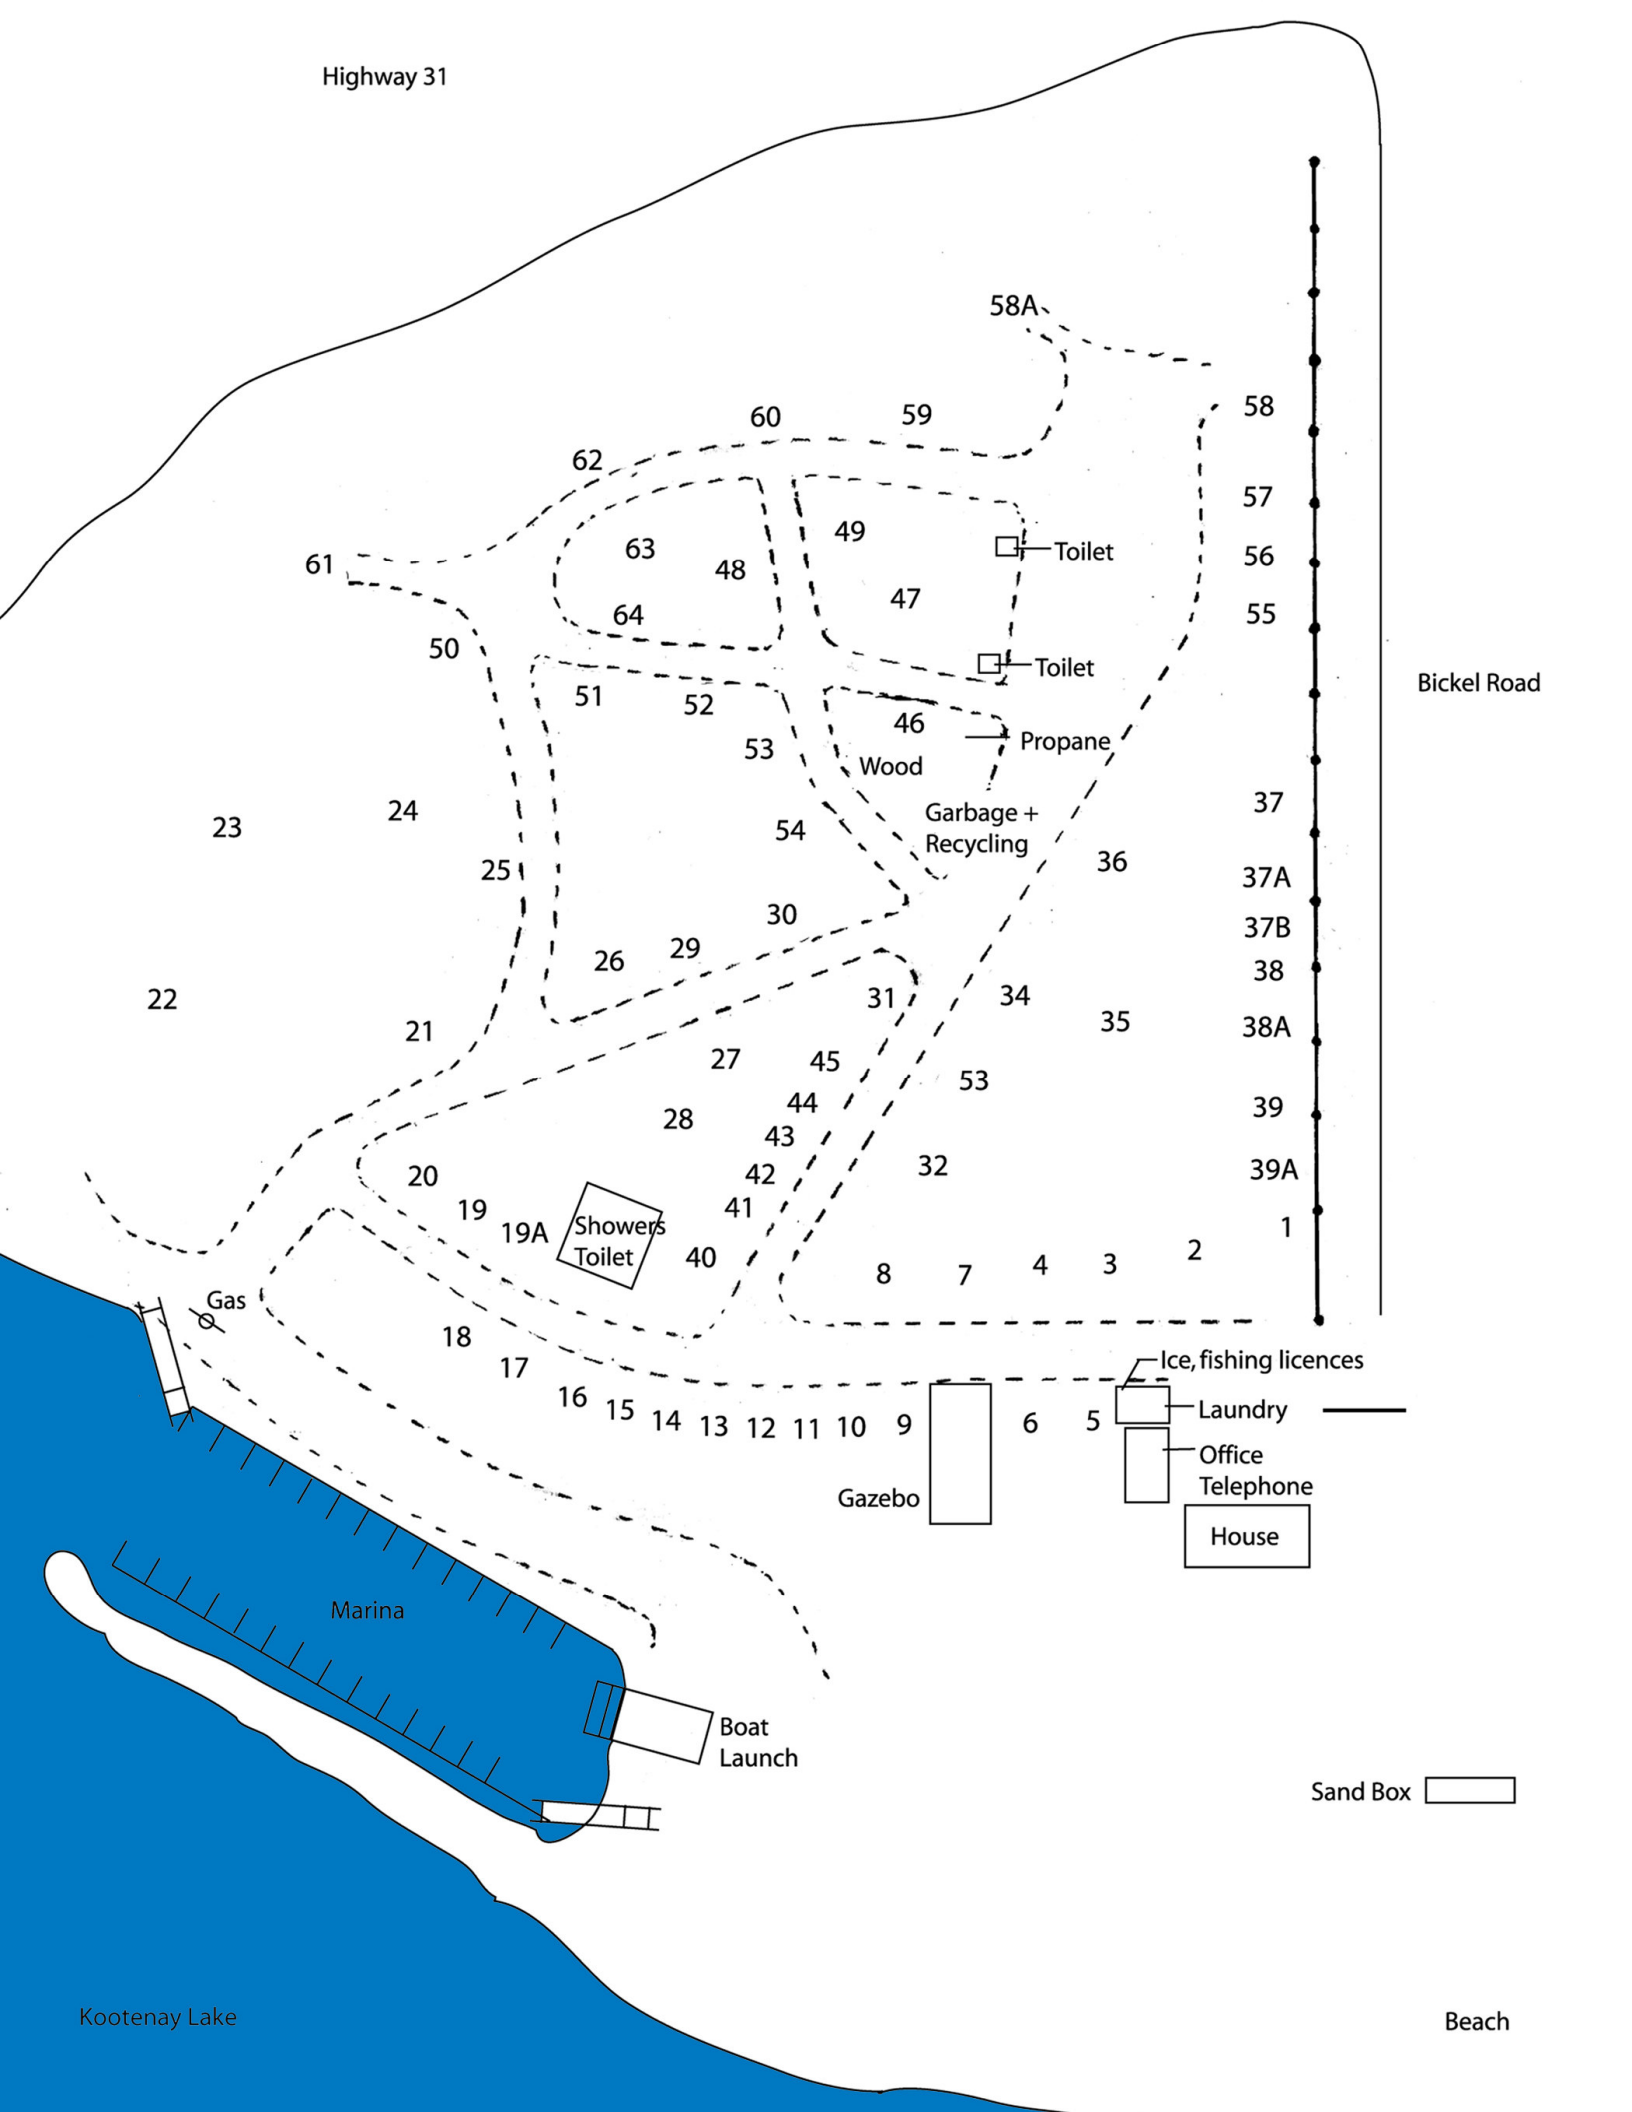

Highway 31

Bickel Road

23

24

22

21

25

26

Laundry

Office Telephone

House

Marina

Boat Launch

Sand Box

Kootenay Lake

Beach

37B

22

21

31

34

38

27

45

Kootenay Lake

Beach